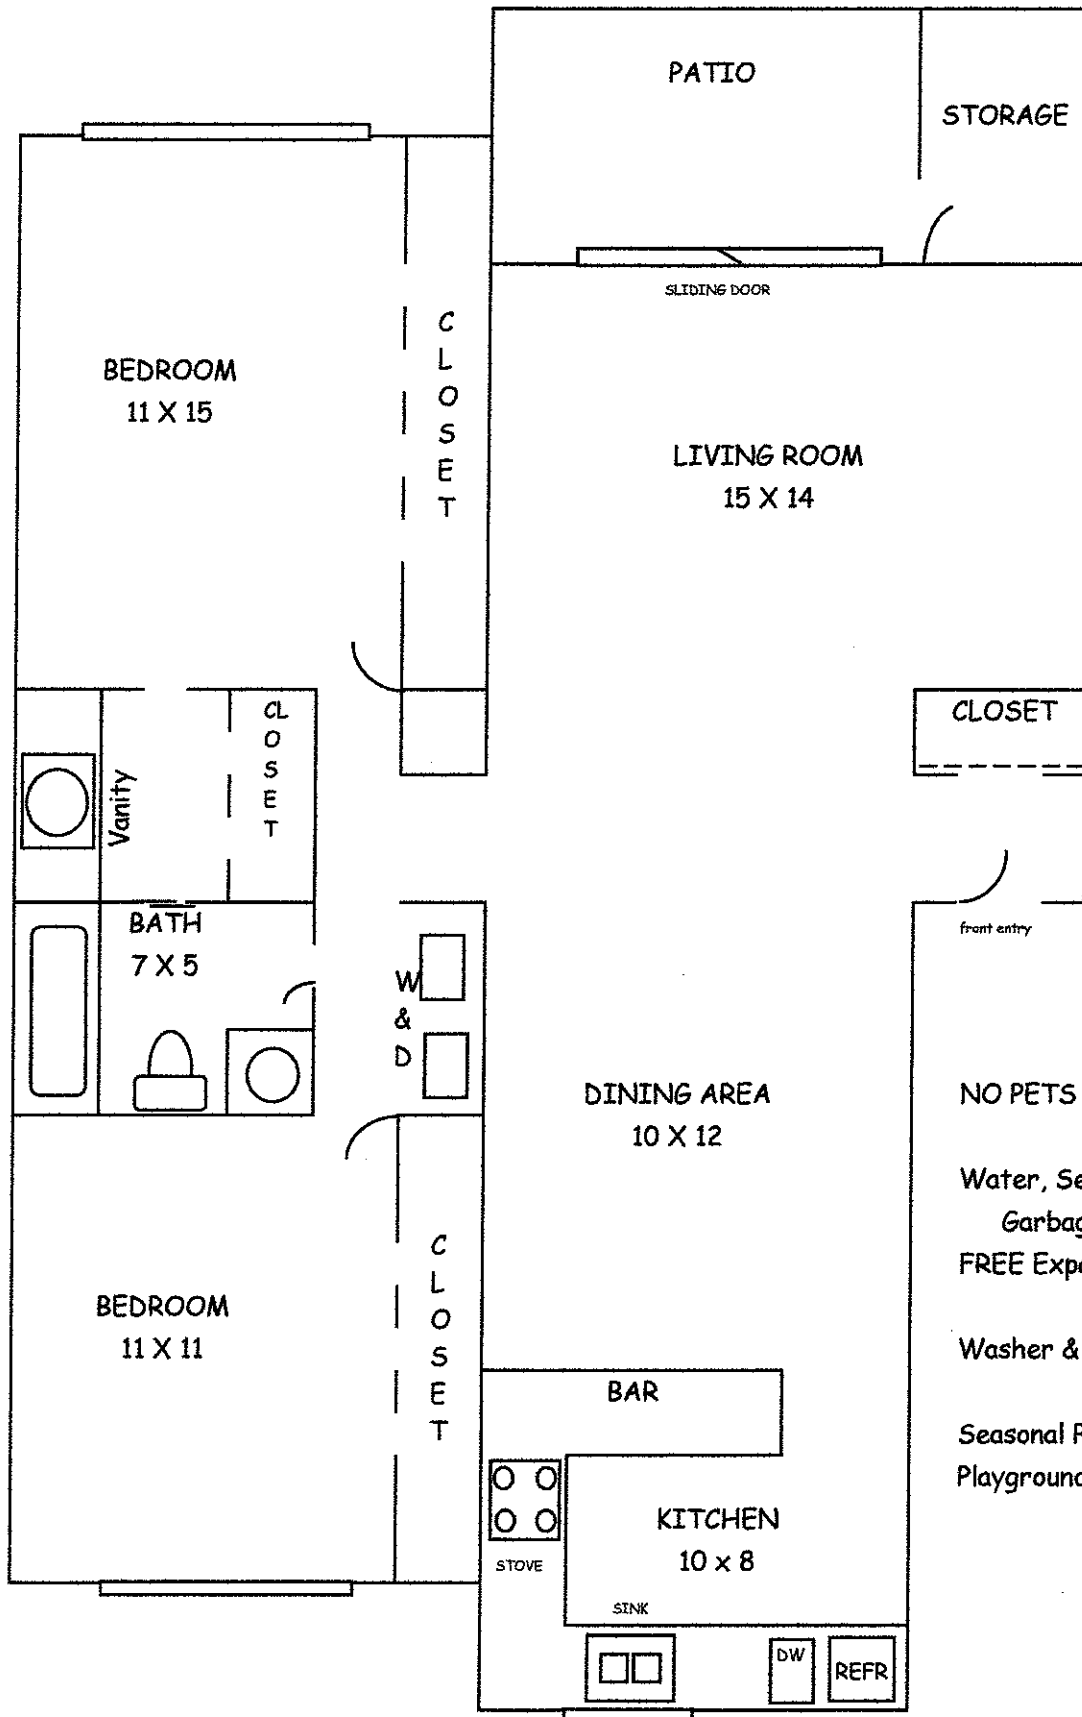

# CHALET APARTMENTS

726-8770

2 BEDROOM 1 BATH

2555 Gateway Street

1015 SQ FT.

Springfield Oregon 97477

**NO PETS PLEASE!!**

Water, Sewer &  
Garbage Paid  
FREE Expanded  
Basic Cable

Washer & Dryer  
Included

Seasonal Pool  
Playground